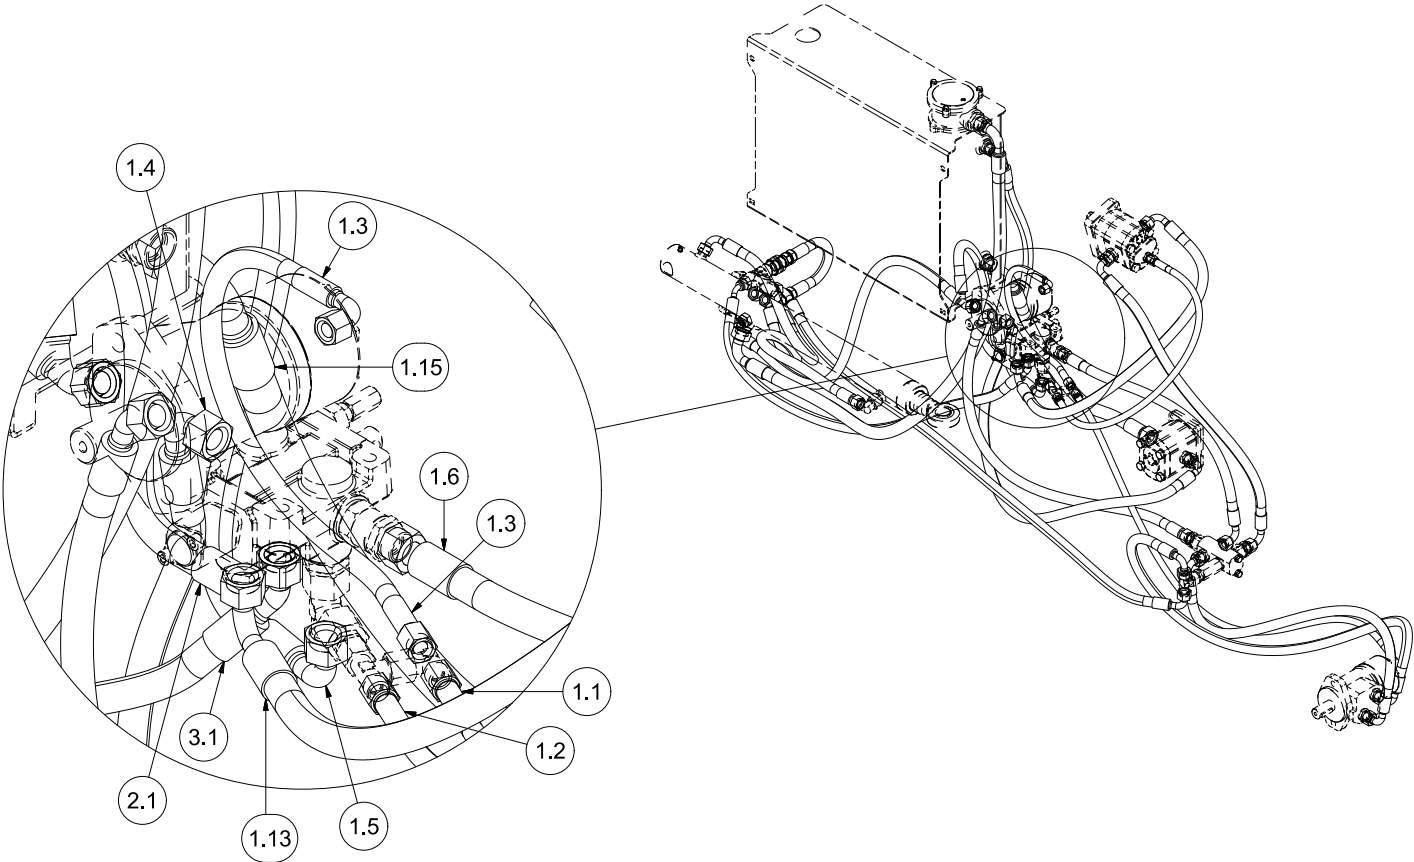

Pos	Qty	Article no	Designation
1	1		Basic package
1.1	1	2958401	Hydraulic hose 1/4" L1500
1.2	1	2958400	Hydraulic hose 1/4" L800
1.3	1	2958402	Hydraulic hose 1/4" L650
1.4	1	2958503	Hydraulic hose 1/2" L930
1.5	1	2958516	Hydraulic hose 1/2" L660
1.6	1	2958506	Hydraulic hose 1/2" L640
1.7	1	2958507	Hydraulic hose 1/2" L1210
1.8	1	2958511	Hydraulic hose 1/2" L1320
1.9	1	2958510	Hydraulic hose 1/2" L1480
1.10	1	2958509	Hydraulic hose 1/2" L1000
1.11	1	2958512	Hydraulic hose 1/2" L650
1.12	1	2958513	Hydraulic hose 1/2" L730
1.13	1	2958504	Hydraulic hose 1/2" L1000
1.14	1	2958177	Hydraulic hose 3/4" L1420
1.15	1	2958178	Hydraulic hose 3/4" L600
1.16	1	2958508	Hydraulic hose 1/2" L970
2	1		Without outlet cane stand
2.1	1	2958505	Hydraulic hose 1/2" L660
3	1		With outlet cane stand
3.1	1	2958514	Hydraulic hose 1/2" L980
3.2	1	2958515	Hydraulic hose 1/2" L1070
3.3	1	2958183	Hydraulic hose 1/2" L300