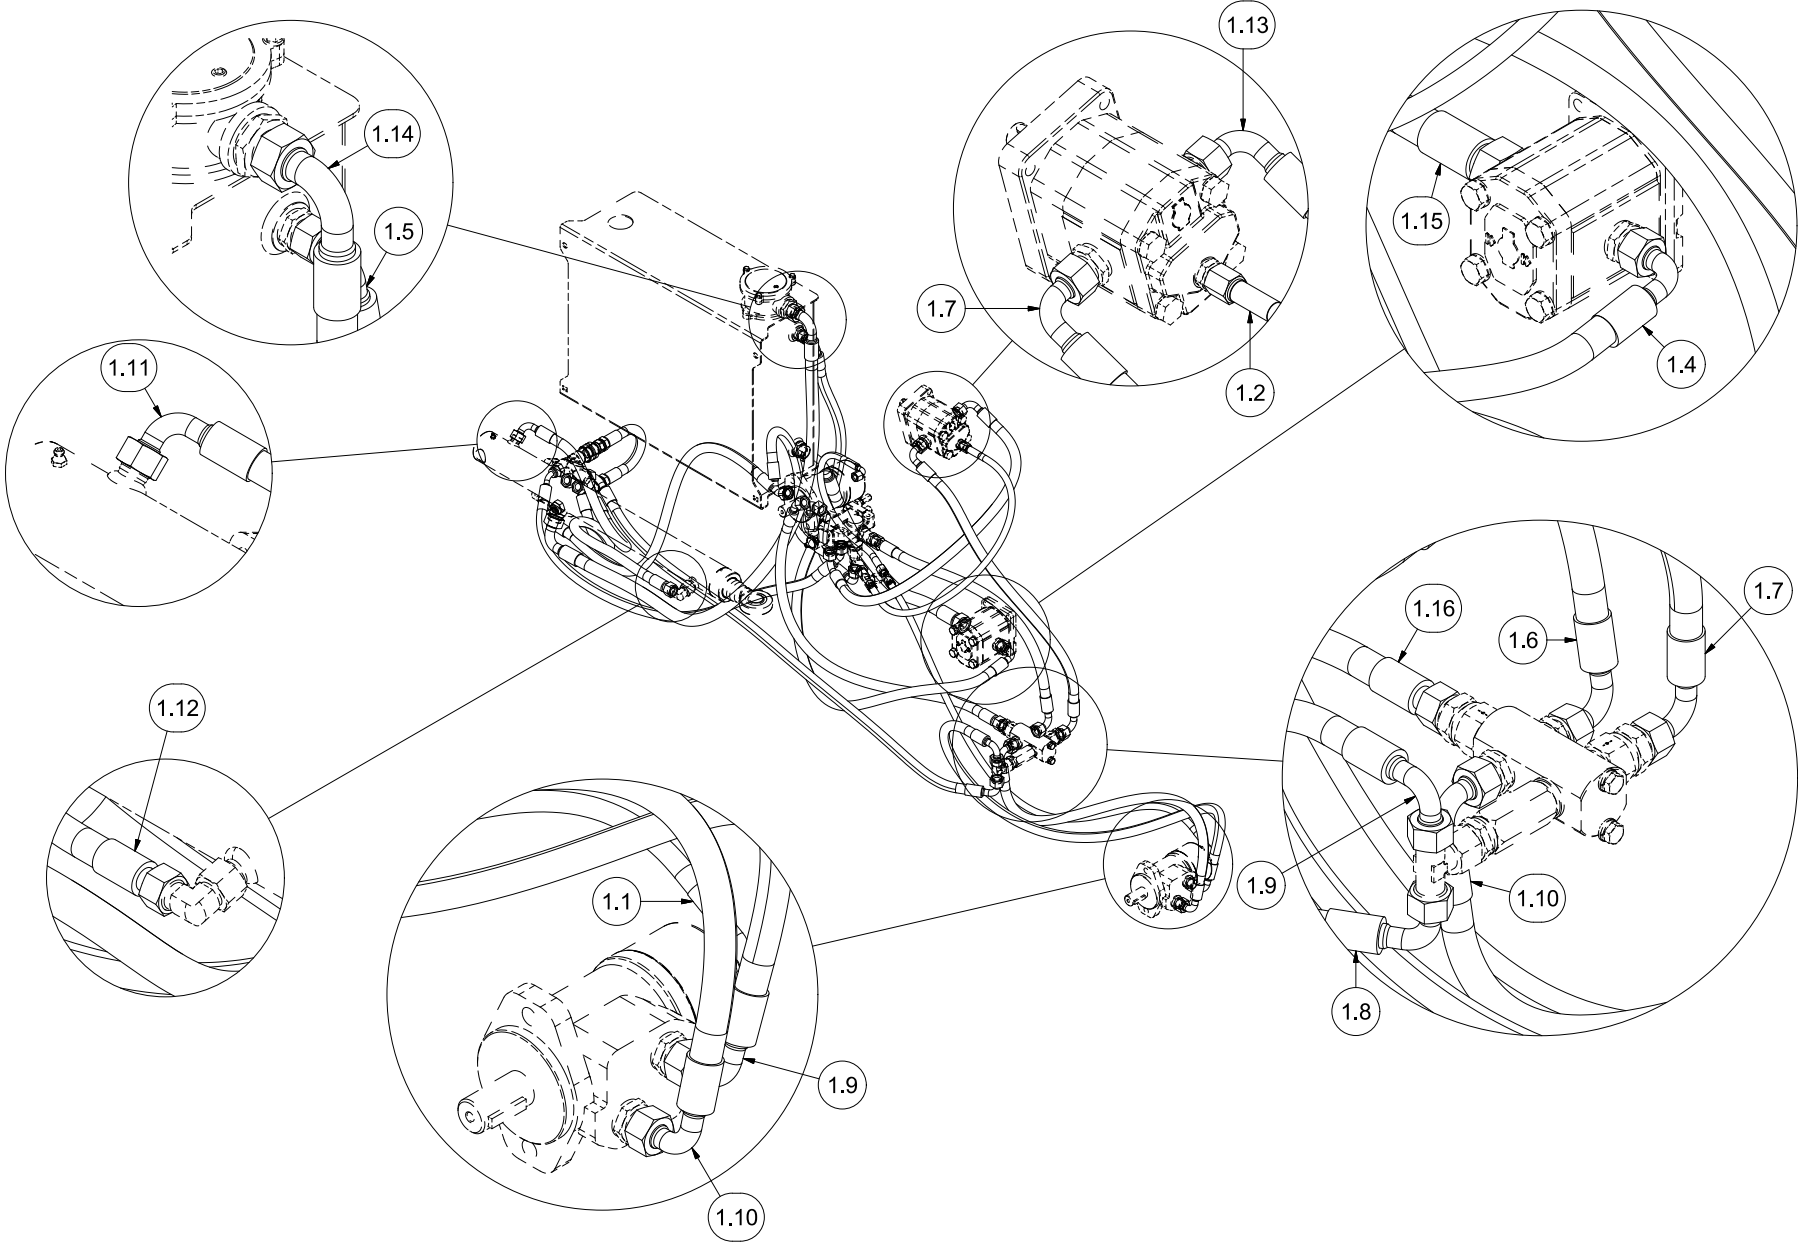

Serial number: 150004 - 150008

Pos	Qty	Article no	Designation
1	2	2957804	Bulkhead bushing 1/2" BSP
2	2	2957861	Hydraulic gasket 1/2"
3	2	2957858	Quick coupling 1/2" hunk.

Serial number: 150004 - 150008

Pos	Qty	Article no	Designation
1	4	2477248	Unbraco cylinder screw M8x30 ElZn DIN 912
2	4	2531047	Washer M8 ElZn DIN 125
3	6	2534047	Spring washer M8 ElZn DIN 127
4	1	2957768	Hexagon nipple GEK BSP 1/2" L15 ED
5	1	2957773	Hexagon nipple GEK BSP 3/4" L22 ED
6	1	14120267	Protection funnel
7	1	1312379	Fixing plate for protection funnel
8	2	2422246	Hexagon screw M8x25 ElZn 8.8 DIN 933
9	1	14120266	Protecting plate
10	4	2531069	Washer M12 ElZn DIN 125
11	4	2534069	Spring washer M12 ElZn DIN 127
12	1	2955549	Cog wheel pump single 23
13	1	2961009	Gearbox 1:3,8
14	4	2422346	Hexagon screw M12x25 ElZn 8.8 DIN 933
15	1	2961200	Spline for gearbox ML52
16	0,35 l	5310110	Gear oil