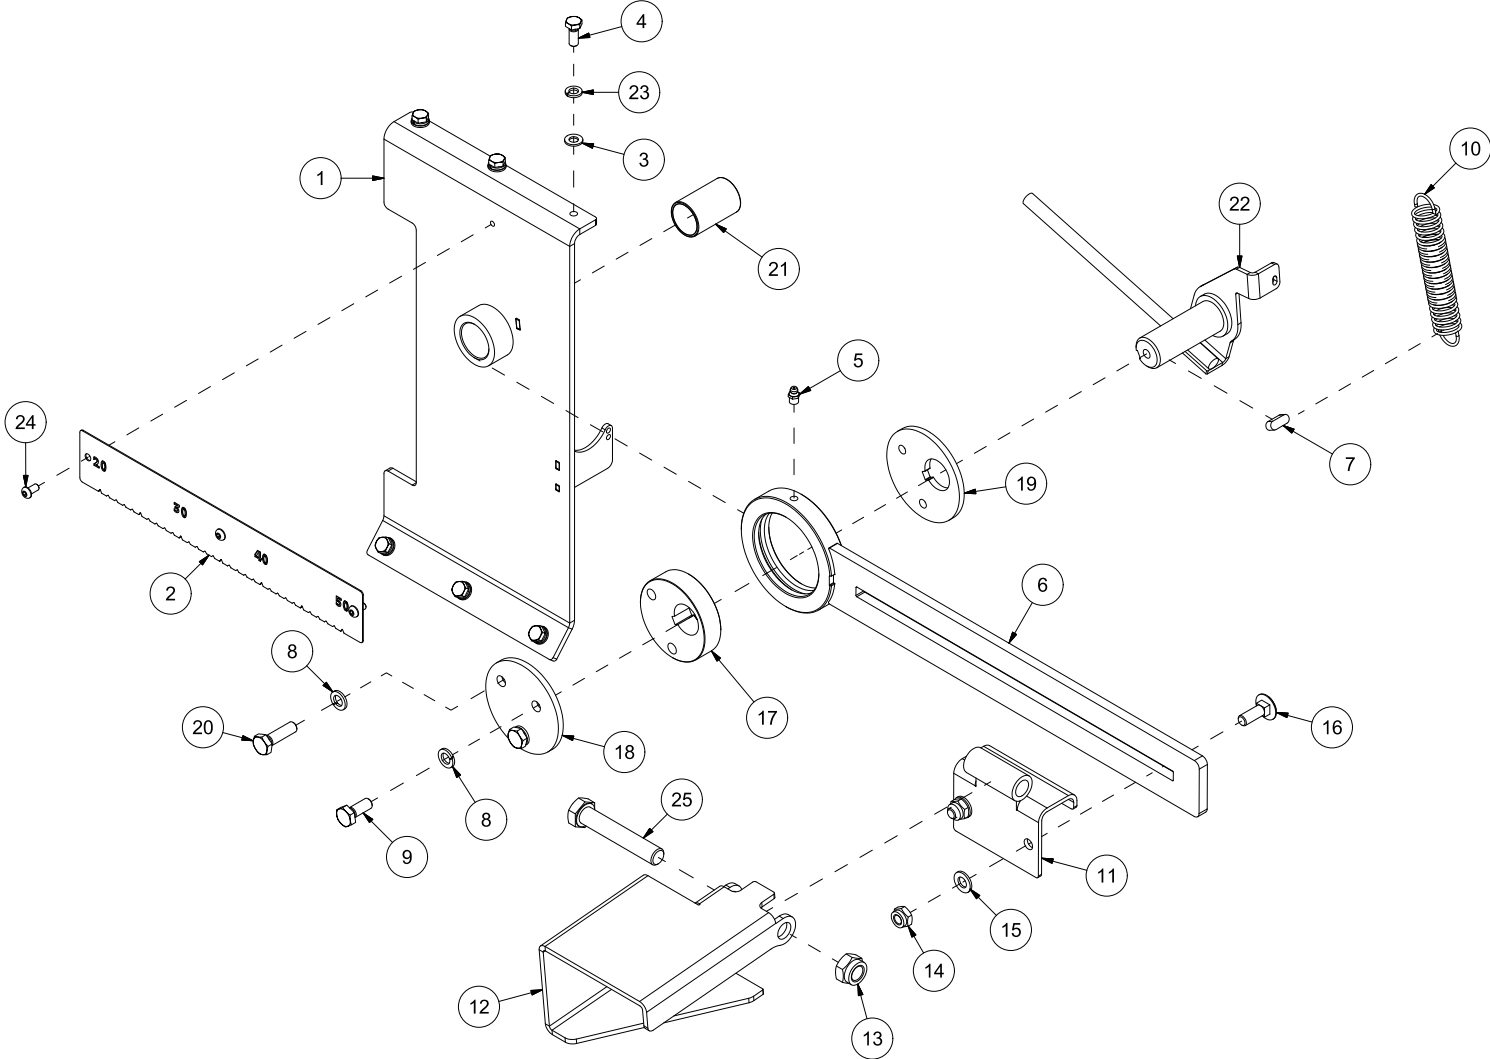

VM320 Spare parts catalogue

Serial number: from 150004 | up to 150008

Content	2
41328001 Chassis.....	4
41328002 Log stop.....	6
41328003 Saw (page 1).....	8
41328003 Saw (page 2).....	10
41328003 Saw (page 3).....	12
41328004 Feed table	14
41328005 Splitting ram.....	16
41328006 Conveyor (page 1).....	18
41328006 Conveyor (page 2).....	20
41328006 Conveyor (page 3).....	22
41328007 Hydraulic tank	24
41328008 Log holder	26
41328009 Cover	28
41328010 Knife and splitting knife adjustment.....	30
41328011 Cane stand outlet.....	32
41328012 Gearbox and pump	34
41328013 Hydraulic hoses (page 1).....	36
41328013 Hydraulic hoses (page 2).....	38
41328013 Hydraulic hoses (page 3).....	40

Pos	Qty	Article no	Designation
1	1	14132001	Chassis VM320
2	2	2551730	Drawbar bolt cat. 2 Ø28x95
3	2	2556142	Locking pin Ø10x40
4	1	14132070	Cover
5	19	2451196	Hexagon screw with flange M6x10 ElZn 8.8 DIN 6921
6	1	14132071	Cover
7	2	14132085	Cover
9	1	14131121	Funnel
10	1	2935145	Sticker VM320
11	1	2957775	T-hexagon nipple EVTK 15L
12	3	2957768	Hexagon nipple GEK BSP 1/2" L15 ED
14	2	2955295	Non return valve 0,5 Bar
15	1	14132074	Manifold
16	2	2531047	Washer M8 ElZn DIN 125
17	2	2534047	Spring washer M8 ElZn DIN 127
18	2	2422244	Hexagon screw M8x20 ElZn 8.8 DIN 933
19	1	2935063	Sticker 68x40 CE
21	1	2935131	Sticker 132x72 400 approx.
22	1	14132128	Non return valve
23	1	2957861	Hydraulic packing 1/2"