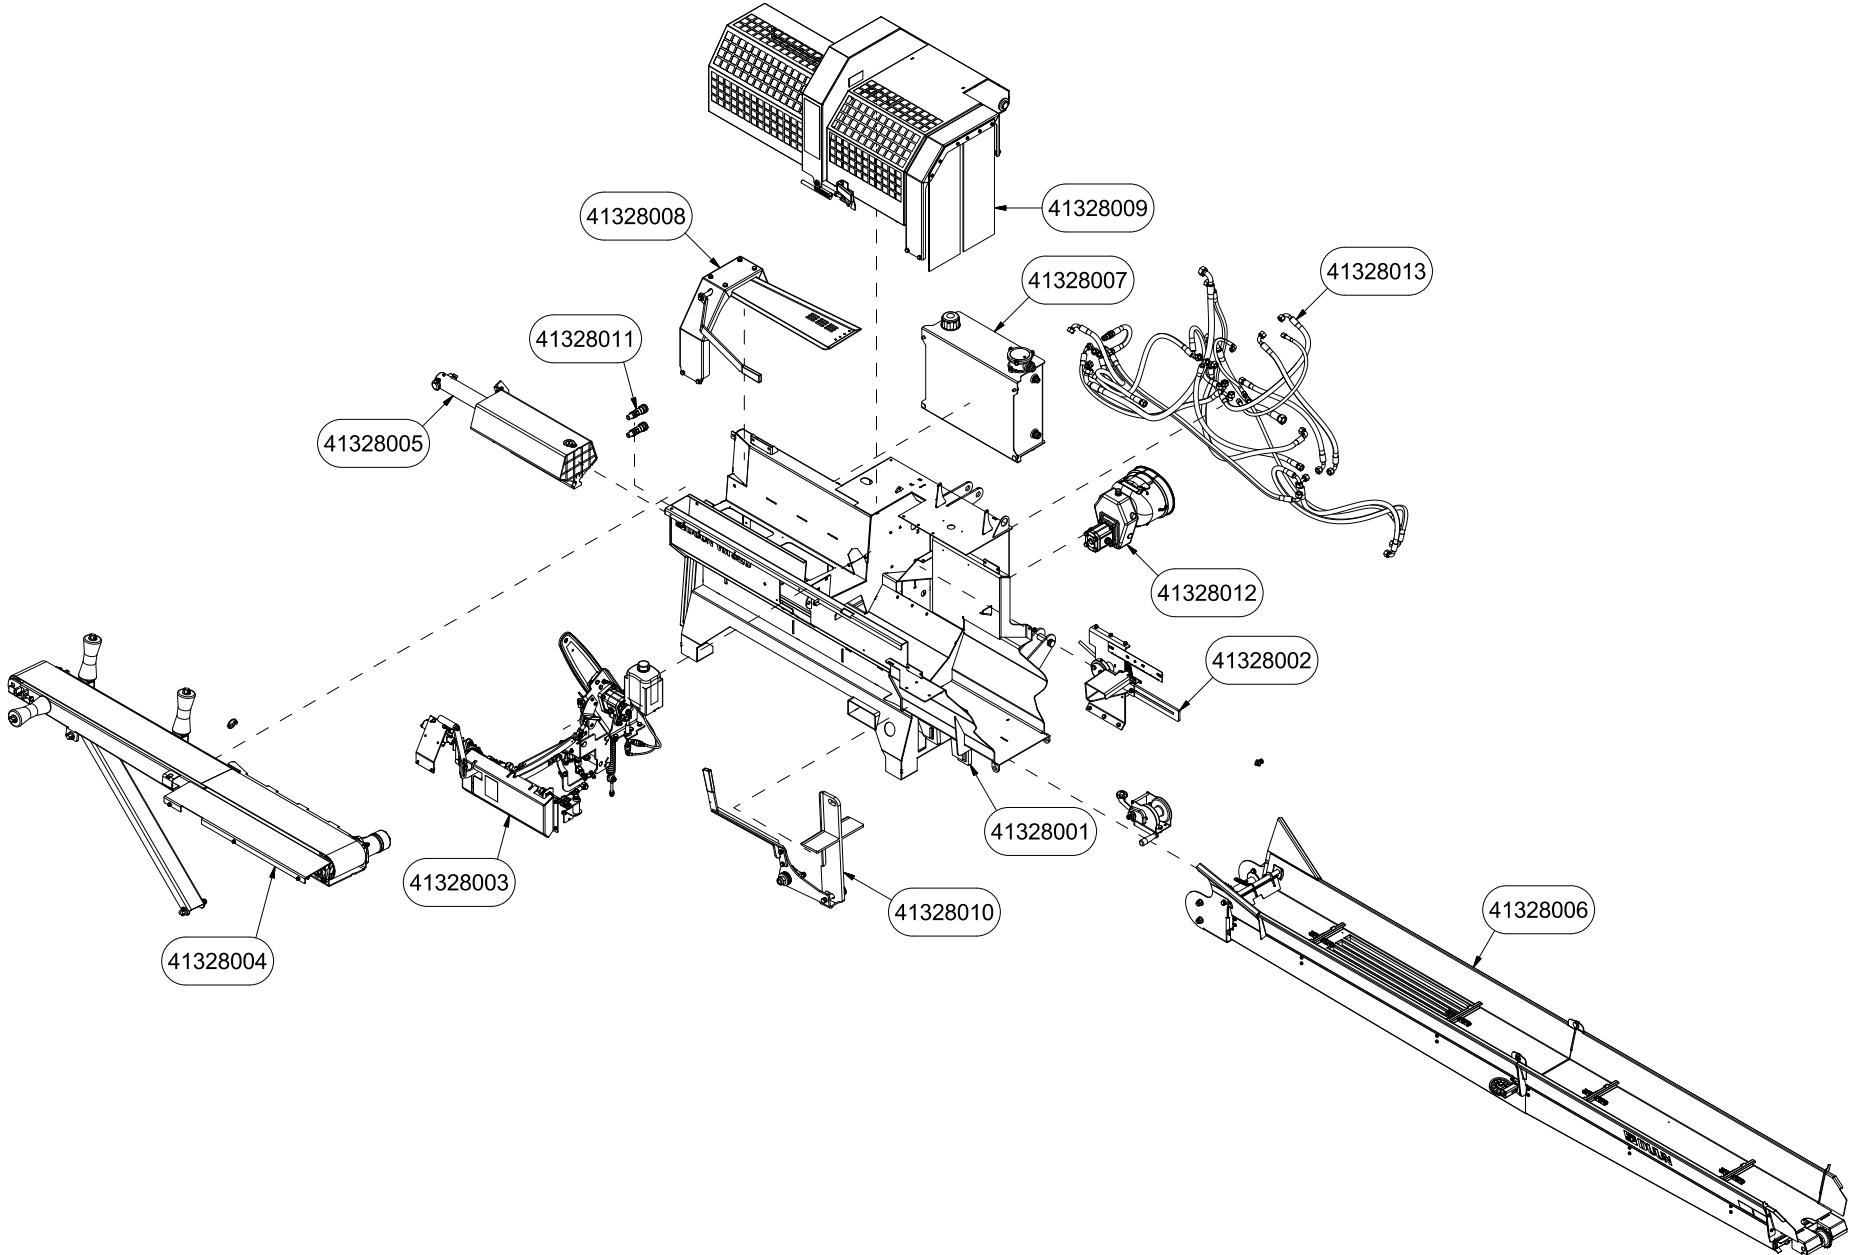

VM320 Spare parts catalogue

Serial number: from 150004 | up to 150008

Content	2
41328001 Chassis.....	4
41328002 Log stop.....	6
41328003 Saw (page 1).....	8
41328003 Saw (page 2).....	10
41328003 Saw (page 3).....	12
41328004 Feed table	14
41328005 Splitting ram.....	16
41328006 Conveyor (page 1).....	18
41328006 Conveyor (page 2).....	20
41328006 Conveyor (page 3).....	22
41328007 Hydraulic tank	24
41328008 Log holder	26
41328009 Cover	28
41328010 Knife and splitting knife adjustment.....	30
41328011 Cane stand outlet.....	32
41328012 Gearbox and pump	34
41328013 Hydraulic hoses (page 1).....	36
41328013 Hydraulic hoses (page 2).....	38
41328013 Hydraulic hoses (page 3).....	40

Pos	Qty	Article no	Designation
1	1	14132001	Chassis VM320
2	2	2551730	Drawbar bolt cat. 2 Ø28x95
3	2	2556142	Locking pin Ø10x40
4	1	14132070	Cover
5	19	2451196	Hexagon screw with flange M6x10 ElZn 8.8 DIN 6921
6	1	14132071	Cover
7	2	14132085	Cover
9	1	14131121	Funnel
10	1	2935145	Sticker VM320
11	1	2957775	T-hexagon nipple EVTK 15L
12	3	2957768	Hexagon nipple GEK BSP 1/2" L15 ED
14	2	2955295	Non return valve 0,5 Bar
15	1	14132074	Manifold
16	2	2531047	Washer M8 ElZn DIN 125
17	2	2534047	Spring washer M8 ElZn DIN 127
18	2	2422244	Hexagon screw M8x20 ElZn 8.8 DIN 933
19	1	2935063	Sticker 68x40 CE
21	1	2935131	Sticker 132x72 400 approx.
22	1	14132128	Non return valve
23	1	2957861	Hydraulic packing 1/2"