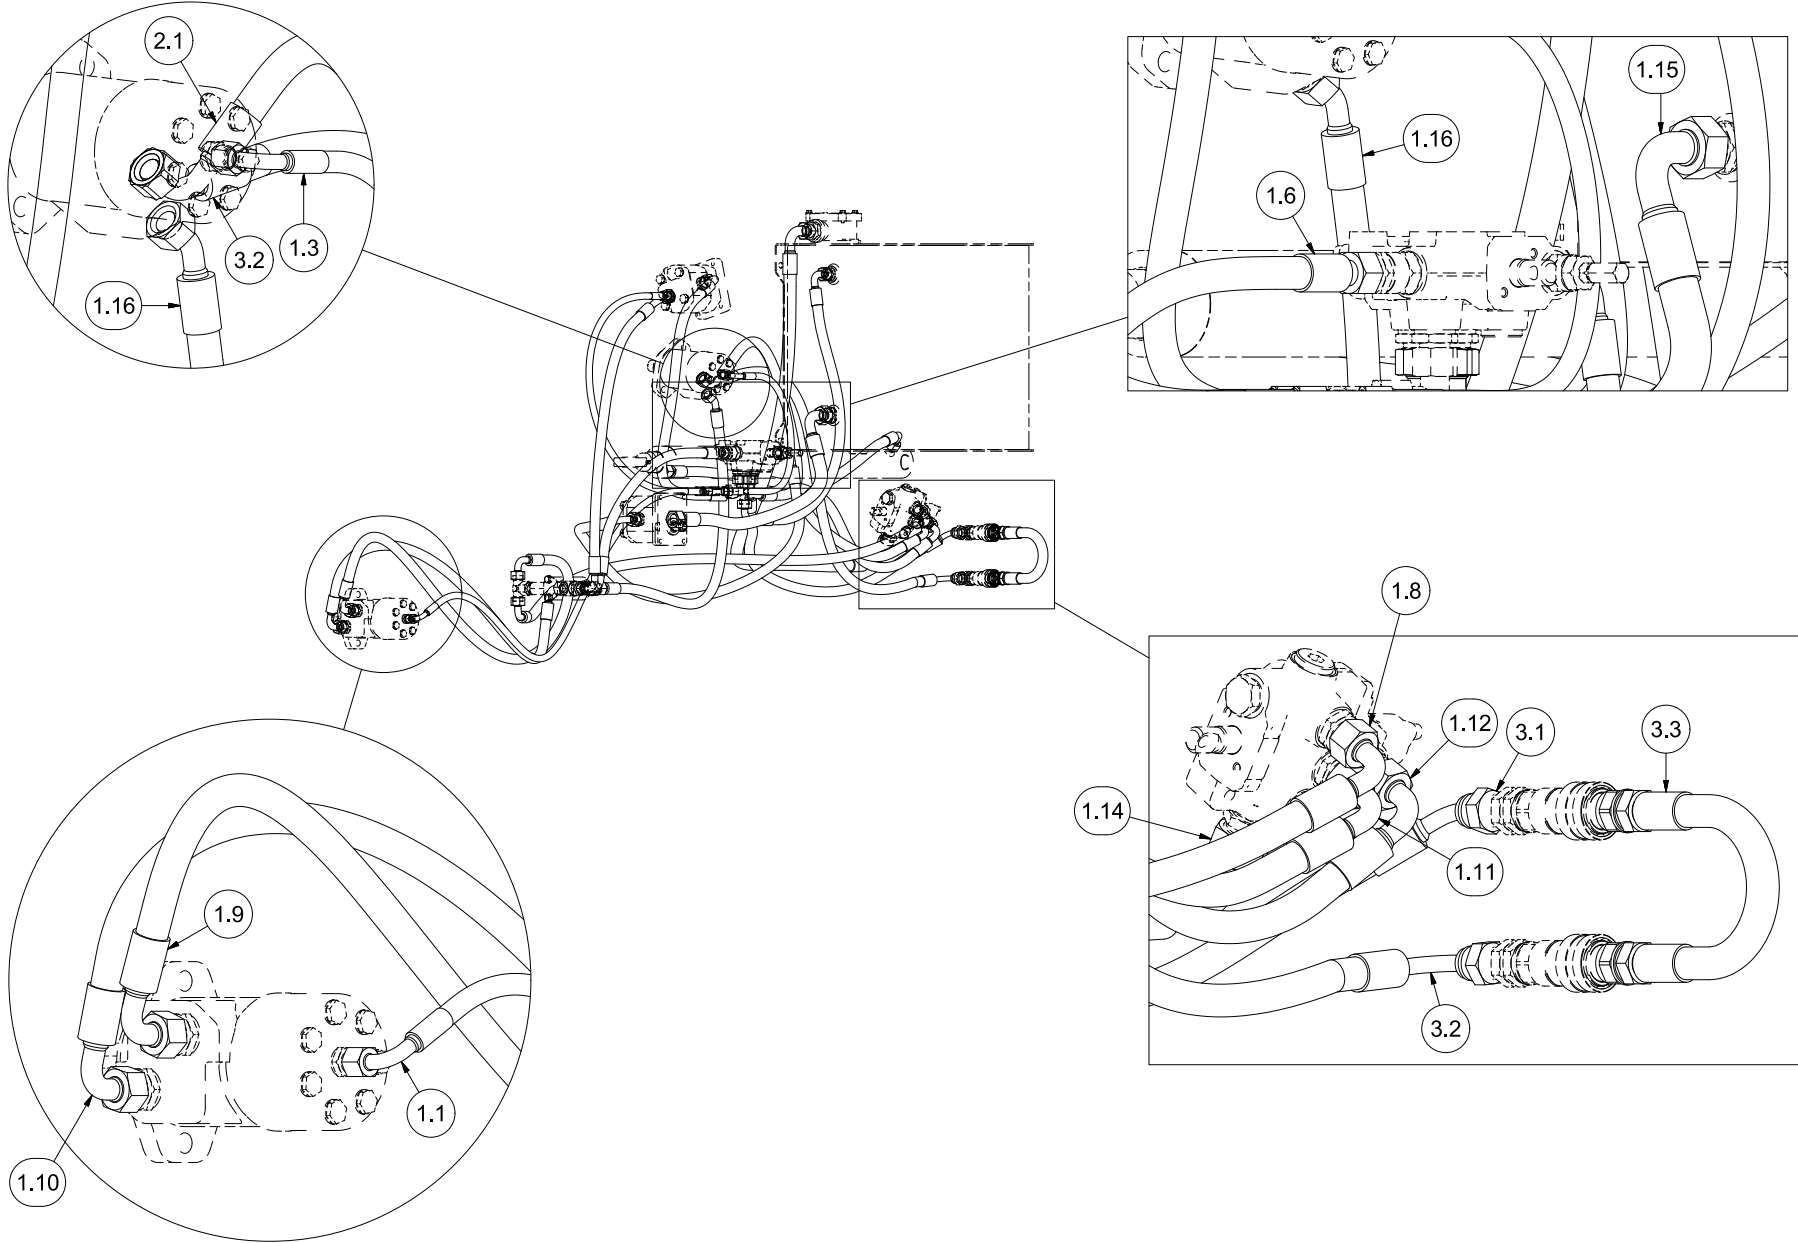

L

Pos	Qty	Article no	Designation
1	1		Basic package
1.1	1	2958401	Hydraulic hose 1/4" L1500
1.2	1	2958400	Hydraulic hose 1/4" L800
1.3	1	2958402	Hydraulic hose 1/4" L650
1.4	1	2958503	Hydraulic hose 1/2" L930
1.5	1	2958516	Hydraulic hose 1/2" L660
1.6	1	2958506	Hydraulic hose 1/2" L640
1.7	1	2958507	Hydraulic hose 1/2" L1210
1.8	1	2958511	Hydraulic hose 1/2" L1320
1.9	1	2958510	Hydraulic hose 1/2" L1480
1.10	1	2958509	Hydraulic hose 1/2" L1000
1.11	1	2958512	Hydraulic hose 1/2" L650
1.12	1	2958513	Hydraulic hose 1/2" L730
1.13	1	2958504	Hydraulic hose 1/2" L1000
1.14	1	2958177	Hydraulic hose 3/4" L1420
1.15	1	2958178	Hydraulic hose 3/4" L600
1.16	1	2958508	Hydraulic hose 1/2" L970
2	1		Without outlet cane stand
2.1	1	2958505	Hydraulic hose 1/2" L660
3	1		With outlet cane stand
3.1	1	2958514	Hydraulic hose 1/2" L980
3.2	1	2958515	Hydraulic hose 1/2" L1070
3.3	1	2958183	Hydraulic hose 1/2" L300