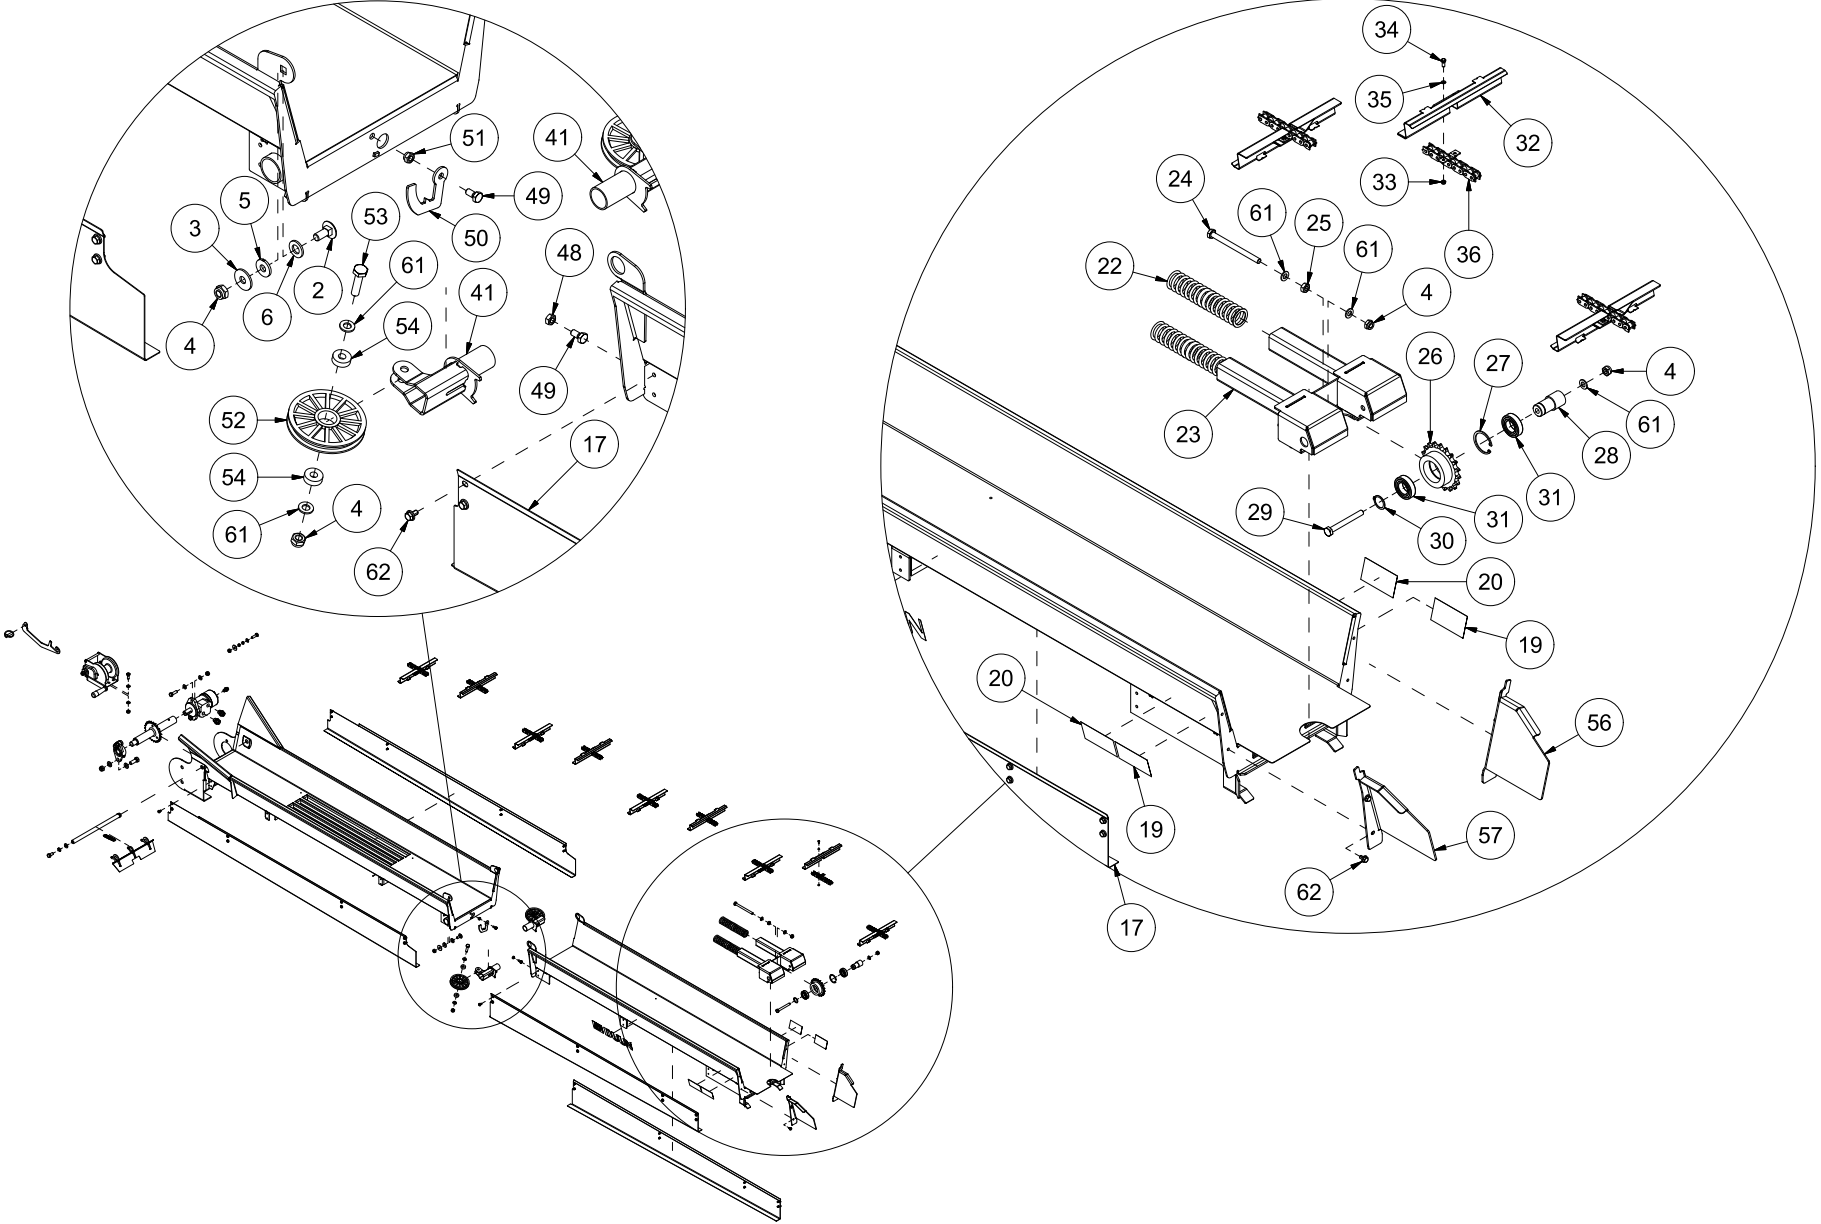

Pos	Qty	Article no	Designation
1	1	14132046	Conveyor lower
2	2	2344330	Locking screw M10x25 ElZn 8.8 DIN 603
3	3	2533060	Body washer M10 ElZn DIN 9021
4	10	2483610	Locking nut M10 ElZn DIN 985
5	2	1411531	Bearing washer
6	8	2531069	Washer M12 ElZn DIN 125
7	1	2954169	Flange bearing UCFL 205 25mm
8	1	2955513	Hydraulics motor 315 ccm
9	1	14132060	Chain wheel shaft
10	1	14132063	Side cover conveyor belt lower left
11	1	14132064	Side cover conveyor belt lower right
12	4	2531078	Washer M16 ElZn DIN 125
13	2	2422491	Hexagon screw M16x45 ElZn 8.8 DIN 933
14	2	2483611	Locking nut M12 ElZn DIN 985
15	2	2422352	Hexagon screw M12x40 ElZn 8.8 DIN 933
16	1	14132047	Conveyor upper
17	1	14132056	Side cover conveyor upper left
18	1	2935071	Sticker Duun H60
19	2	2935034	Sticker 90x48 Hanging ribbon
20	2	2935088	Sticker 90x48 Risk of hand crushing
21	1	14132057	Side cover conveyor upper right
22	2	2912085	Pressure spring Dt5,5 Di29 L200 St
23	1	14132051	Chain tensioner
24	1	2422319	Hexagon screw M10x130 ElZn 8.8 DIN 931
25	1	2481610	Hexagon nut M10 ElZn DIN 934
26	1	14132052	Chain wheel 5/8" Z19 Ø47,0
27	1	2553247	Seeger ring I 47x2,0 DIN 471
28	1	14120082	Shaft
29	1	2422315	Hexagon screw M10x90 ElZn 8.8 DIN 931
30	1	2553125	Seeger ring A 25x1,2 DIN 471
31	2	2951124	Ball bearing 6005 2RS 25x47x12 DIN 625
32	9	14132053	Carrier
33	18	2483607	Locking nut M5 ElZn DIN 985
34	18	2422162	Hexagon screw M5x12 ElZn 8.8 DIN 933
35	18	2531029	Washer M5 ElZn DIN 125

Pos	Qty	Article no	Designation
36	1	2963102	Chain
37	1	14132061	Pipe
38	1	14132062	Hatch of conveyor
39	2	2422346	Hexagon screw M12x25 ElZn 8.8 DIN 933
40	2	2534069	Spring washer M12 ElZn DIN 127
41	2	14132066	Pulley holder
42	2	2957768	Hexagon nipple GEK BSP 1/2" L15 ED
43	1	2966105	Winch 500 kg with brake and wire
44	3	2422297	Hexagon screw M10x25 ElZn 8.8 DIN 933
45	2	14120187	Washer
46	1	14132077	Locking plate
47	1	2556142	Locking pin Ø10x40
48	2	2481609	Hexagon nut M8 ElZn DIN 934
49	3	2422240	Hexagon screw M8x16 ElZn 8.8 DIN 933
50	1	14132120	Locking hook
51	1	2483609	Locking nut M8 ElZn DIN 985
52	2	2245011	Pulley, plastic
53	2	2422303	Hexagon screw M10x40 ElZn 8.8 DIN 931
54	4	1411284	Inlay in pulley
55	1	14120374	Extension spring L70
56	1	14132101	Right bracket
57	1	14132102	Left bracket
58	1	2957754	Hexagon nipple GEK BSP 1/4" L10 ED
59	1	2422301	Hexagon screw M10x35 ElZn 8.8 DIN 933
60	2	2483613	Locking nut M16 ElZn DIN 985
61	14	2531060	Washer M10 ElZn DIN 125
62	36	2465196	Hexagon screw Taptite with flange M6x10 ElZn 8.8