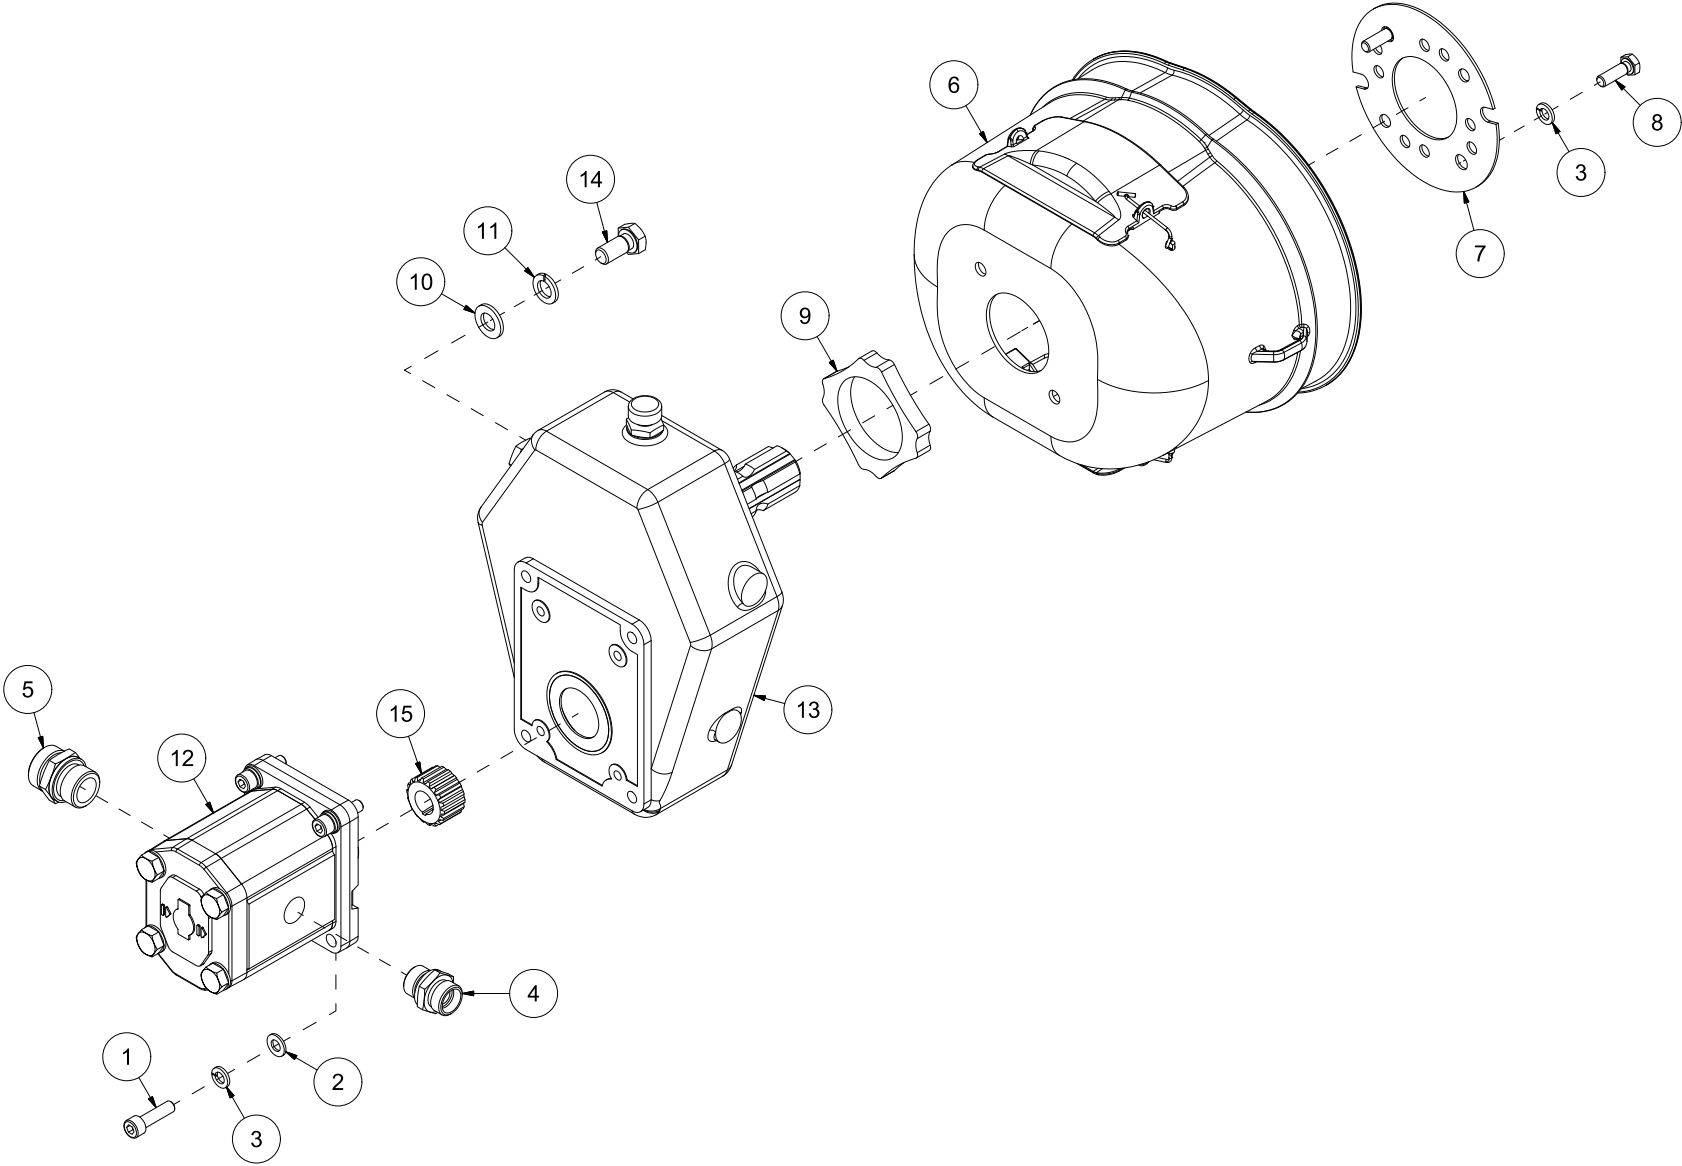

Pos	Qty	Article no	Designation
1	4	2477248	Unbraco cylinder screw M8x30 ElZn DIN 912
2	4	2531047	Washer M8 ElZn DIN 125
3	6	2534047	Spring washer M8 ElZn DIN 127
4	1	2957768	Hexagon nipple GEK BSP 1/2" L15 ED
5	1	2957773	Hexagon nipple GEK BSP 3/4" L22 ED
6	1	14120267	Protection funnel
7	1	1312379	Fixing plate for protection funnel
8	2	2422246	Hexagon screw M8x25 ElZn 8.8 DIN 933
9	1	14120266	Protecting plate
10	4	2531069	Washer M12 ElZn DIN 125
11	4	2534069	Spring washer M12 ElZn DIN 127
12	1	2955549	Cog wheel pump single 23
13	1	2961009	Gearbox 1:3,8
14	4	2422346	Hexagon screw M12x25 ElZn 8.8 DIN 933
15	1	2961200	Spline for gearbox ML52
16	0,35 l	5310110	Gear oil