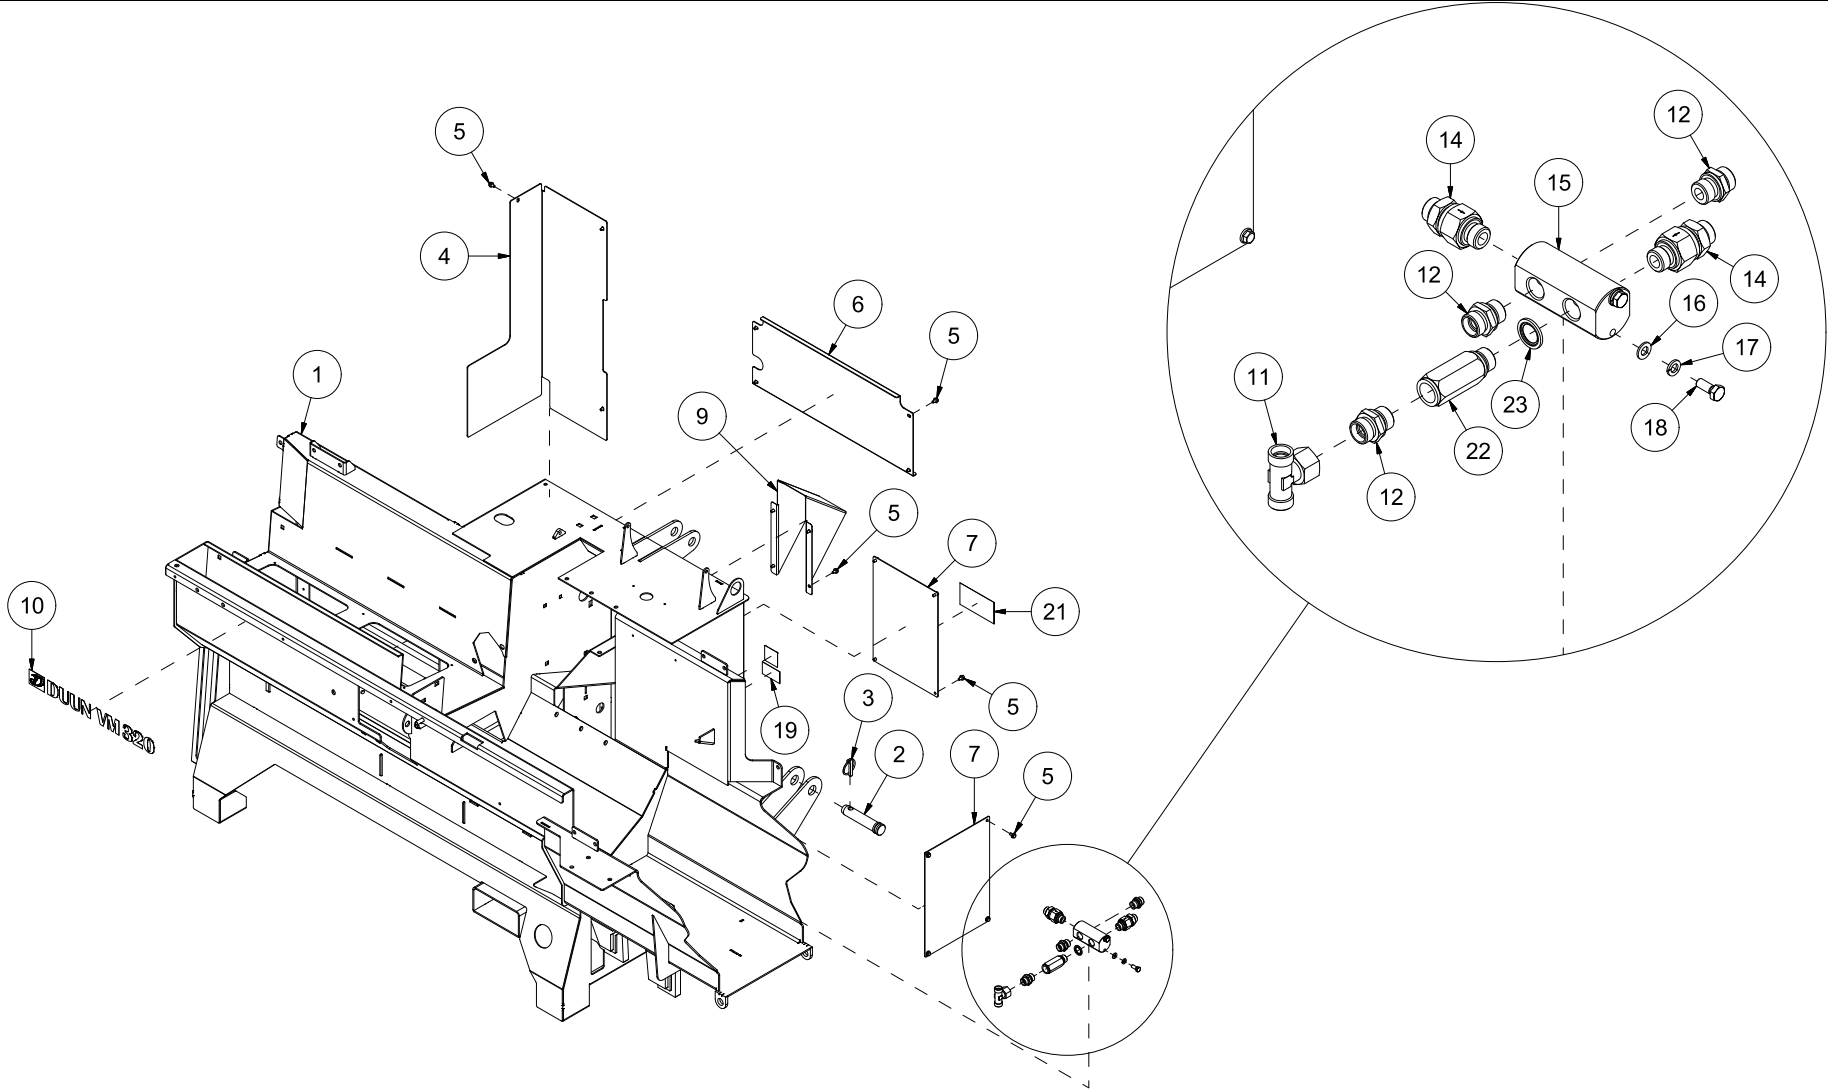

VM320 Spare parts catalogue

Serial number: from 150004 | up to 150008

Content	2
41328001 Chassis.....	4
41328002 Log stop.....	6
41328003 Saw (page 1).....	8
41328003 Saw (page 2).....	10
41328003 Saw (page 3).....	12
41328004 Feed table	14
41328005 Splitting ram.....	16
41328006 Conveyor (page 1).....	18
41328006 Conveyor (page 2).....	20
41328006 Conveyor (page 3).....	22
41328007 Hydraulic tank	24
41328008 Log holder	26
41328009 Cover	28
41328010 Knife and splitting knife adjustment.....	30
41328011 Cane stand outlet.....	32
41328012 Gearbox and pump	34
41328013 Hydraulic hoses (page 1).....	36
41328013 Hydraulic hoses (page 2).....	38
41328013 Hydraulic hoses (page 3).....	40

Pos	Qty	Article no	Designation
1	1	14132001	Chassis VM320
2	2	2551730	Drawbar bolt cat. 2 Ø28x95
3	2	2556142	Locking pin Ø10x40
4	1	14132070	Cover
5	19	2451196	Hexagon screw with flange M6x10 ElZn 8.8 DIN 6921
6	1	14132071	Cover
7	2	14132085	Cover
9	1	14131121	Funnel
10	1	2935145	Sticker VM320
11	1	2957775	T-hexagon nipple EVTK 15L
12	3	2957768	Hexagon nipple GEK BSP 1/2" L15 ED
14	2	2955295	Non return valve 0,5 Bar
15	1	14132074	Manifold
16	2	2531047	Washer M8 ElZn DIN 125
17	2	2534047	Spring washer M8 ElZn DIN 127
18	2	2422244	Hexagon screw M8x20 ElZn 8.8 DIN 933
19	1	2935063	Sticker 68x40 CE
21	1	2935131	Sticker 132x72 400 approx.
22	1	14132128	Non return valve
23	1	2957861	Hydraulic packing 1/2"