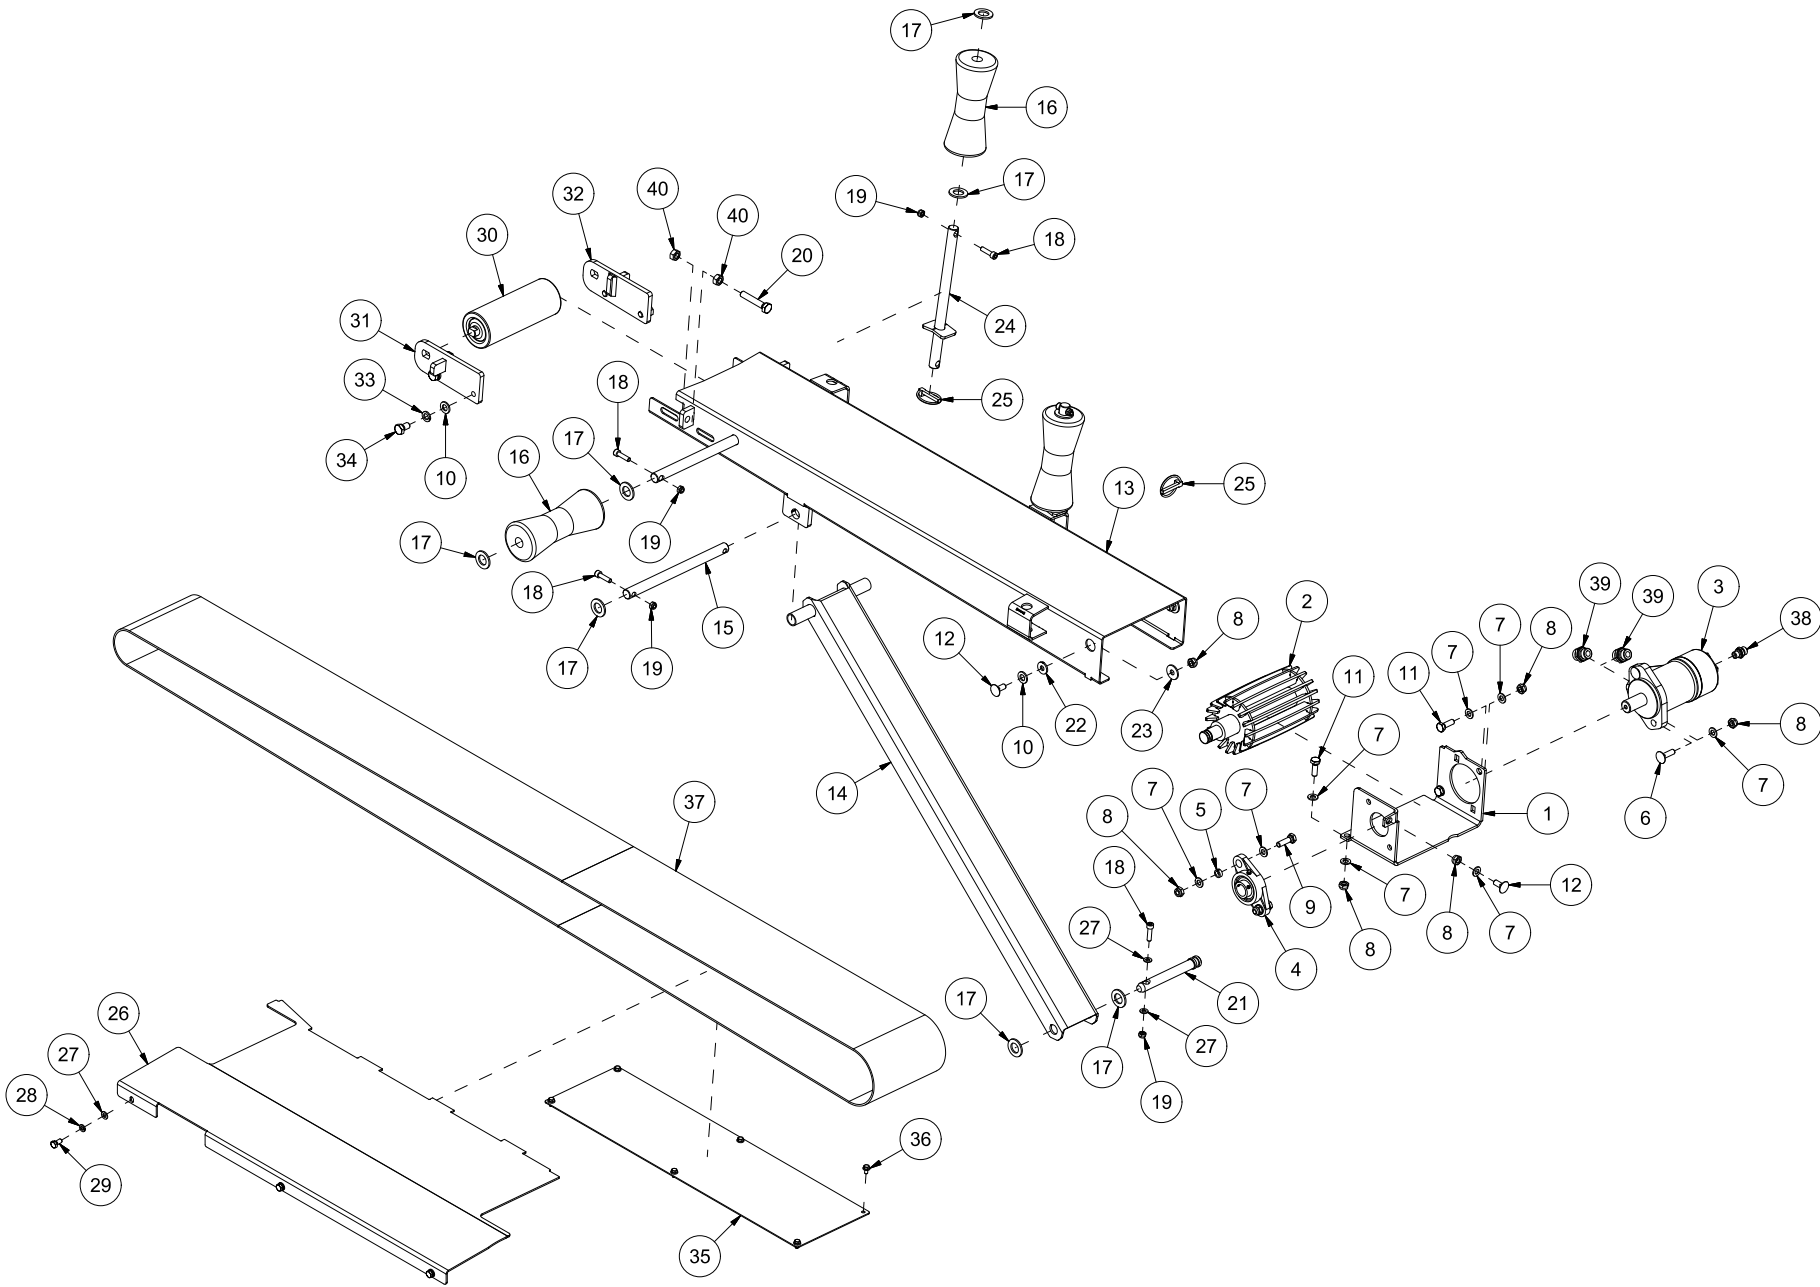

Pos	Qty	Article no	Designation
1	1	14131031	Bracket
2	1	14131045	Drive wheel
3	1	2955513	Hydraulics motor 315 ccm
4	1	2954169	Flange bearing UCFL 205 25mm
5	2	1411167	Bushing
6	2	2344332	Locking screw M10x35 ElZn 8.8 DIN 603
7	13	2531060	Washer M10 ElZn DIN 125
8	10	2483610	Locking nut M10 ElZn DIN 985
9	2	2422301	Hexagon screw M10x35 ElZn 8.8 DIN 933
10	6	2531069	Washer M12 ElZn DIN 125
11	3	2422299	Hexagon screw M10x30 ElZn 8.8 DIN 933
12	3	2344330	Locking screw M10x25 ElZn 8.8 DIN 603
13	1	14132048	Feed table
14	1	14132055	Duct
15	1	14131082	Shaft
16	3	2245031	Support roller $\varnothing$60/84xL200
17	10	2531086	Washer M20 ElZn DIN 125
18	6	2477248	Unbraco cylinder screw M8x30 ElZn DIN 912
19	6	2483609	Locking nut M8 ElZn DIN 985
20	2	2425360	Hexagon screw M12x65 ElZn 8.8 DIN 933
21	1	2526323	Top strut bolt cat. 1 $\varnothing$19x121
22	2	1411531	Bearing washer
23	2	2533060	Body washer M10 ElZn DIN 9021
24	2	14120088	Roller holder
25	3	2556142	Locking pin $\varnothing$10x40
26	1	14132028	Machine table
27	5	2531047	Washer M8 ElZn DIN 125
28	3	2534047	Spring washer M8 ElZn DIN 127
29	3	2422240	Hexagon screw M8x16 ElZn 8.8 DIN 933
30	1	2954326	Roll with bearings $\varnothing$76x200
31	1	14132049	Left bracket
32	1	14132054	Right bracket
33	4	2534069	Spring washer M12 ElZn DIN 127
34	4	2422344	Hexagon screw M12x20 ElZn 8.8 DIN 933
35	1	14132087	Hatch

Pos	Qty	Article no	Designation
36	6	2451196	Hexagon screw with flange M6x10 ElZn 8.8 DIN 6921
37	1	2222118	Band grip top B190 L4322
38	1	2957754	Hexagon nipple GEK BSP 1/4" L10 ED
39	2	2957768	Hexagon nipple GEK BSP 1/2" L15 ED
40	4	2481611	Hexagon nut M12 ElZn DIN 934