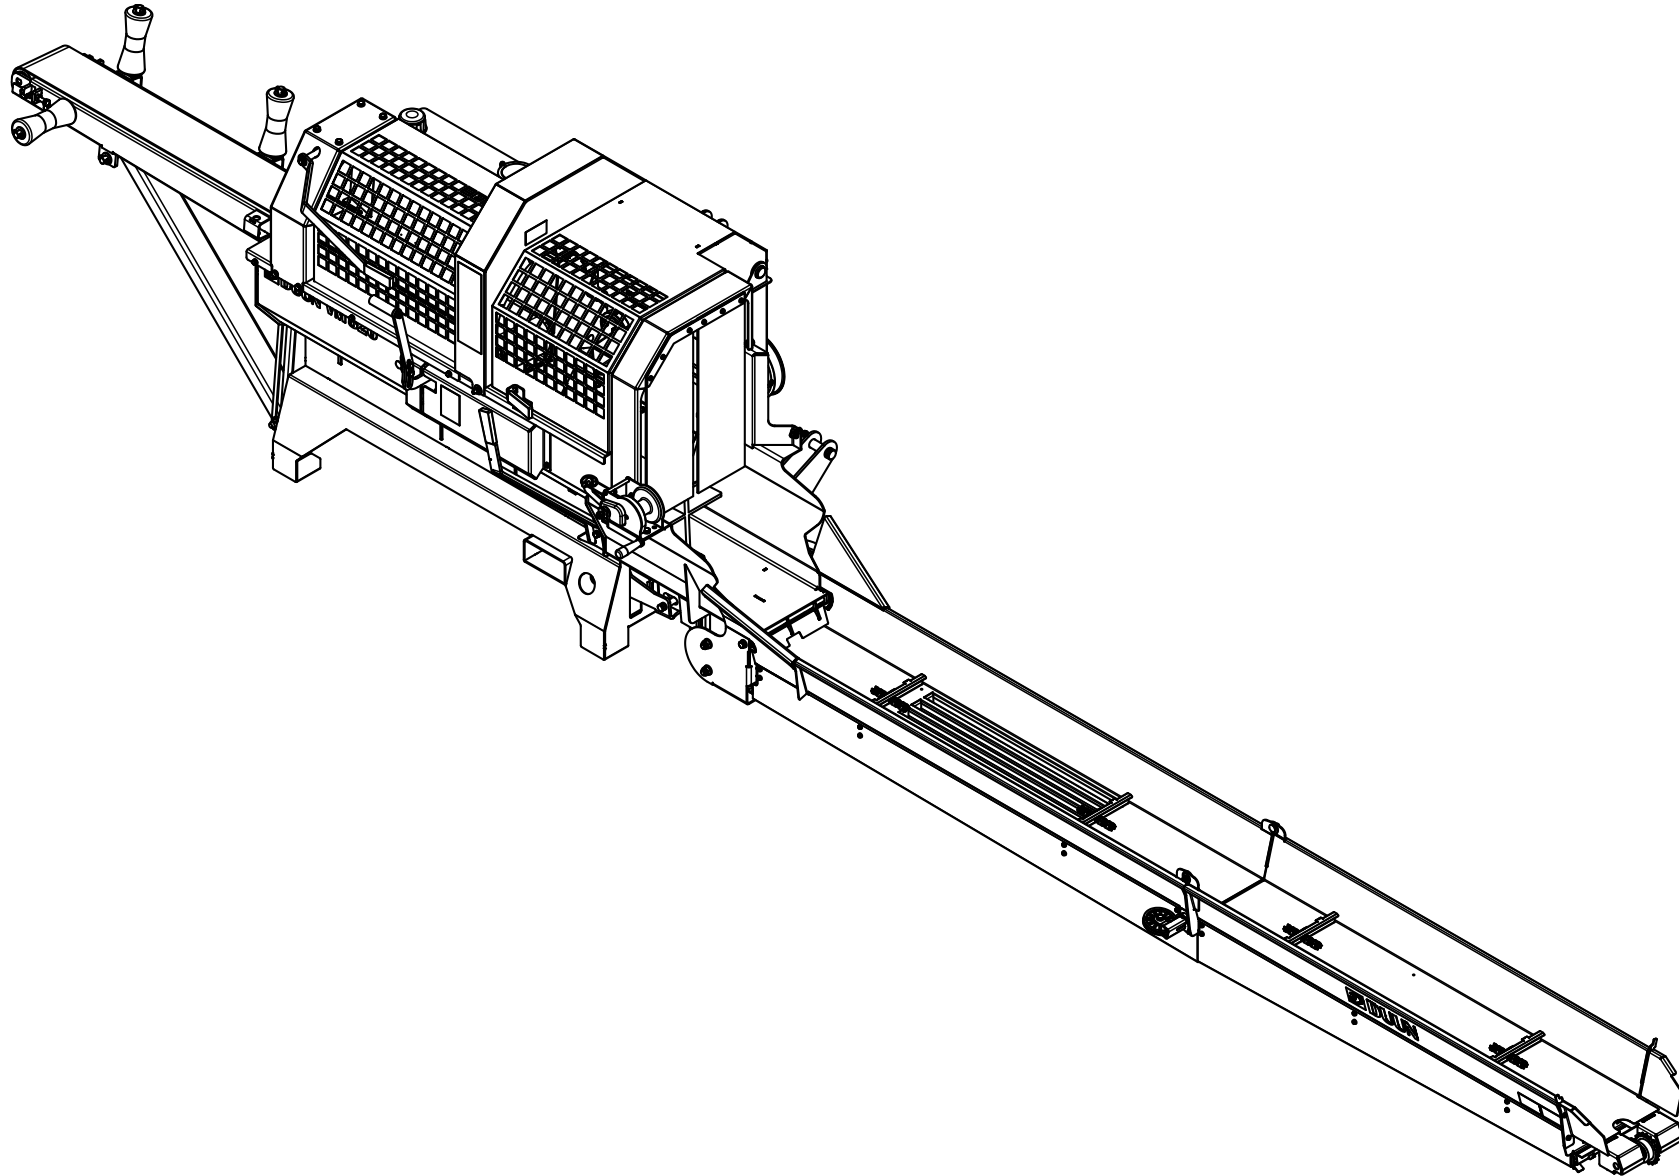

VM320 Spare parts catalogue

Serial number: from 150004 | up to 150008

Content	2
41328001 Chassis.....	4
41328002 Log stop.....	6
41328003 Saw (page 1).....	8
41328003 Saw (page 2).....	10
41328003 Saw (page 3).....	12
41328004 Feed table	14
41328005 Splitting ram.....	16
41328006 Conveyor (page 1).....	18
41328006 Conveyor (page 2).....	20
41328006 Conveyor (page 3).....	22
41328007 Hydraulic tank	24
41328008 Log holder	26
41328009 Cover	28
41328010 Knife and splitting knife adjustment.....	30
41328011 Cane stand outlet.....	32
41328012 Gearbox and pump	34
41328013 Hydraulic hoses (page 1).....	36
41328013 Hydraulic hoses (page 2).....	38
41328013 Hydraulic hoses (page 3).....	40