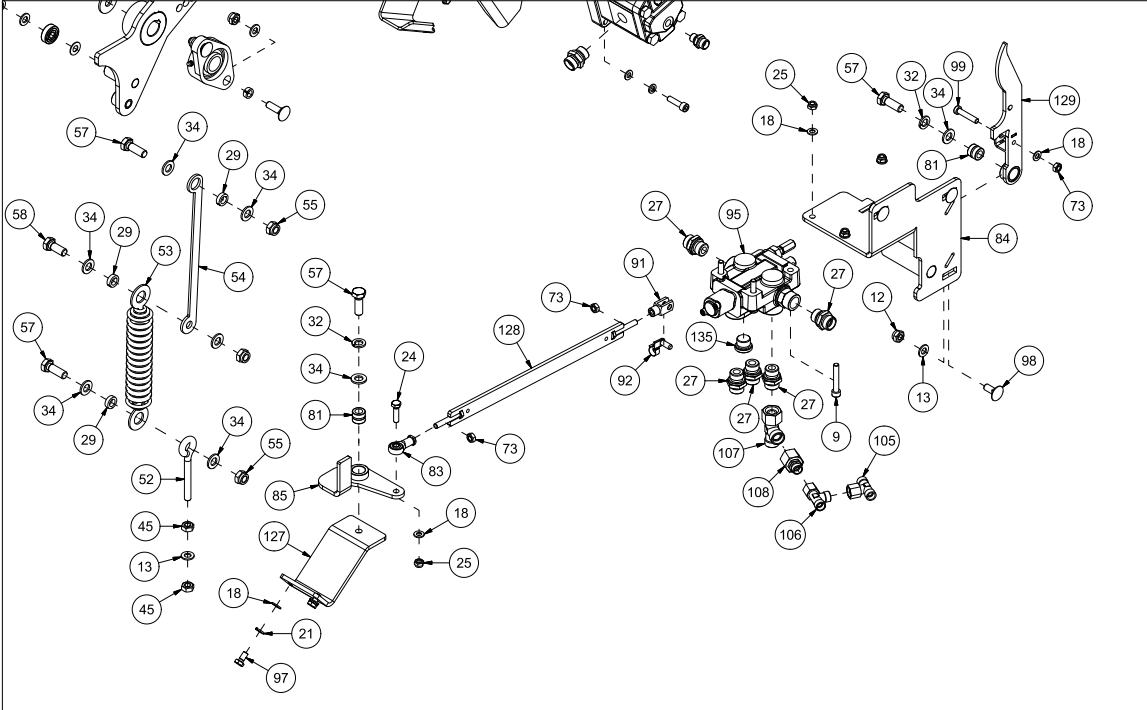

Pos	Qty	Article no	Designation
71	1	14132095	Washer
72	1	2115128	Cotter 8x7 L28 St DIN 6885A
73	7	2481609	Hexagon nut M8 ElZn DIN 934
74	1	2422252	Hexagon screw M8x40 ElZn 8.8 DIN 931
75	3	2951126	Ball bearing 6200 2RS 10x30x9 DIN 625
76	1	2245023	Plastic bearing Ø39/48x15
77	1	14132092	Arm
78	1	14132090	Arm
79	1	14132009	Strut
80	4	2915142	Joint head M12
81	4	14130089	Sliding bearing
82	1	14132030	Bracket
83	1	2915140	Joint head M8
84	1	14132043	Bracket
85	1	14132015	Arm
86	1	2477290	Unbraco cylinder screw M10x16 ElZn DIN 912
87	3	2534060	Spring washer M10 ElZn DIN 127
88	2	2533065	Body washer ø11/35x3
89	1	2422299	Hexagon screw M10x30 ElZn 8.8 DIN 933
90	2	14132098	Bracket
91	1	2915130	Fork head M8
92	1	2915150	Fork head bolt M8
93	1	14132103	Bracket
94	1	2955232	Valve for splitter VM320
95	1	2955233	Valve Saw adjustment VM320
96	1	14131085	2,5 L Plastic container
97	11	2422240	Hexagon screw M8x16 ElZn 8.8 DIN 933
98	5	2344330	Locking screw M10x25 ElZn 8.8 DIN 603
99	1	2478252	Unbraco cylinder screw, law head M8x40 St 12.9 DIN 7984
100	5	2477250	Unbraco cylinder screw M8x35 ElZn DIN 912
101	0,33 l	5310170	Saw chain oil
102	1	14120374	Extension spring L70
103	1	2957762	Hexagon nipple GEK BSP 1/2" L22 ED
104	1	2957754	Hexagon nipple GEK BSP 1/4" L10 ED
105	1	2957720	T-hexagon nipple EVTK 10L

Pos	Qty	Article no	Designation
106	1	2957721	T-hexagon nipple EVLK 10L
107	1	2957776	T-hexagon nipple EVLK 15L
108	1	2957510	Reducer L15-L10
109	1	2912082	Pressure spring Dt4,0 Di28,0 L35 St
110	1	2951124	Ball bearing 6005 2RS 25x47x12 DIN 625
111	1	14120047	Washer
112	1	2422205	Hexagon screw M6x20 ElZn 8.8 DIN 933
113	1	2955564	Cog wheel motor GR2 8 ccm
114	1	2115131	Cotter 8x7 L36 St DIN 6885A
115	4	14132104	Washer
116	1	2957500	Pipe coupling T-piece BSP 1/4"ext.
117	2	2955330	Non return valve ¼"
118	1	2957815	Flash fittings 6mm 1/4" 90gr
119	1	2957818	Flash fittings 8mm 1/4" straight
120	1	2233008	O-ring 8,00x2,00 NBR 70
121	2	2482615	Hexagon nut low M20x1,5 ElZn DIN 936
122	1	2935147	Sticker operation VM320
123	1	14132107	Arm
124	1	14132108	Strut
125	1	14132109	Arm
126	1	14132110	Strut
127	1	14132105	Bracket
128	1	14132106	Strut
129	1	14132112	Arm
130	1	2473359	Threaded pin M12x60 ElZn DIN 916
131	2	2422352	Hexagon screw M12x40 ElZn 8.8 DIN 933
132	2	2915131	Fork head M10
133	2	2915151	Fork head bolt M10
134	4	2481611	Hexagon nut M12 ElZn DIN 934
135	3	2957411	Plug 1/2 w/Packing
136	1	14132129	Suction hose lubricating oil pump Ø8 L450
137	1	14132130	Pressure hose lubricating oil pump Ø6 L600

Serial number: 150004 - 150008